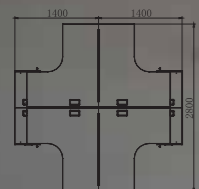

60% 70% 80% 90% 100%
DID YOU FINISH YOUR WORK TODAY?

Model:RS-D2828
Site:2800Wx2800Dx750H