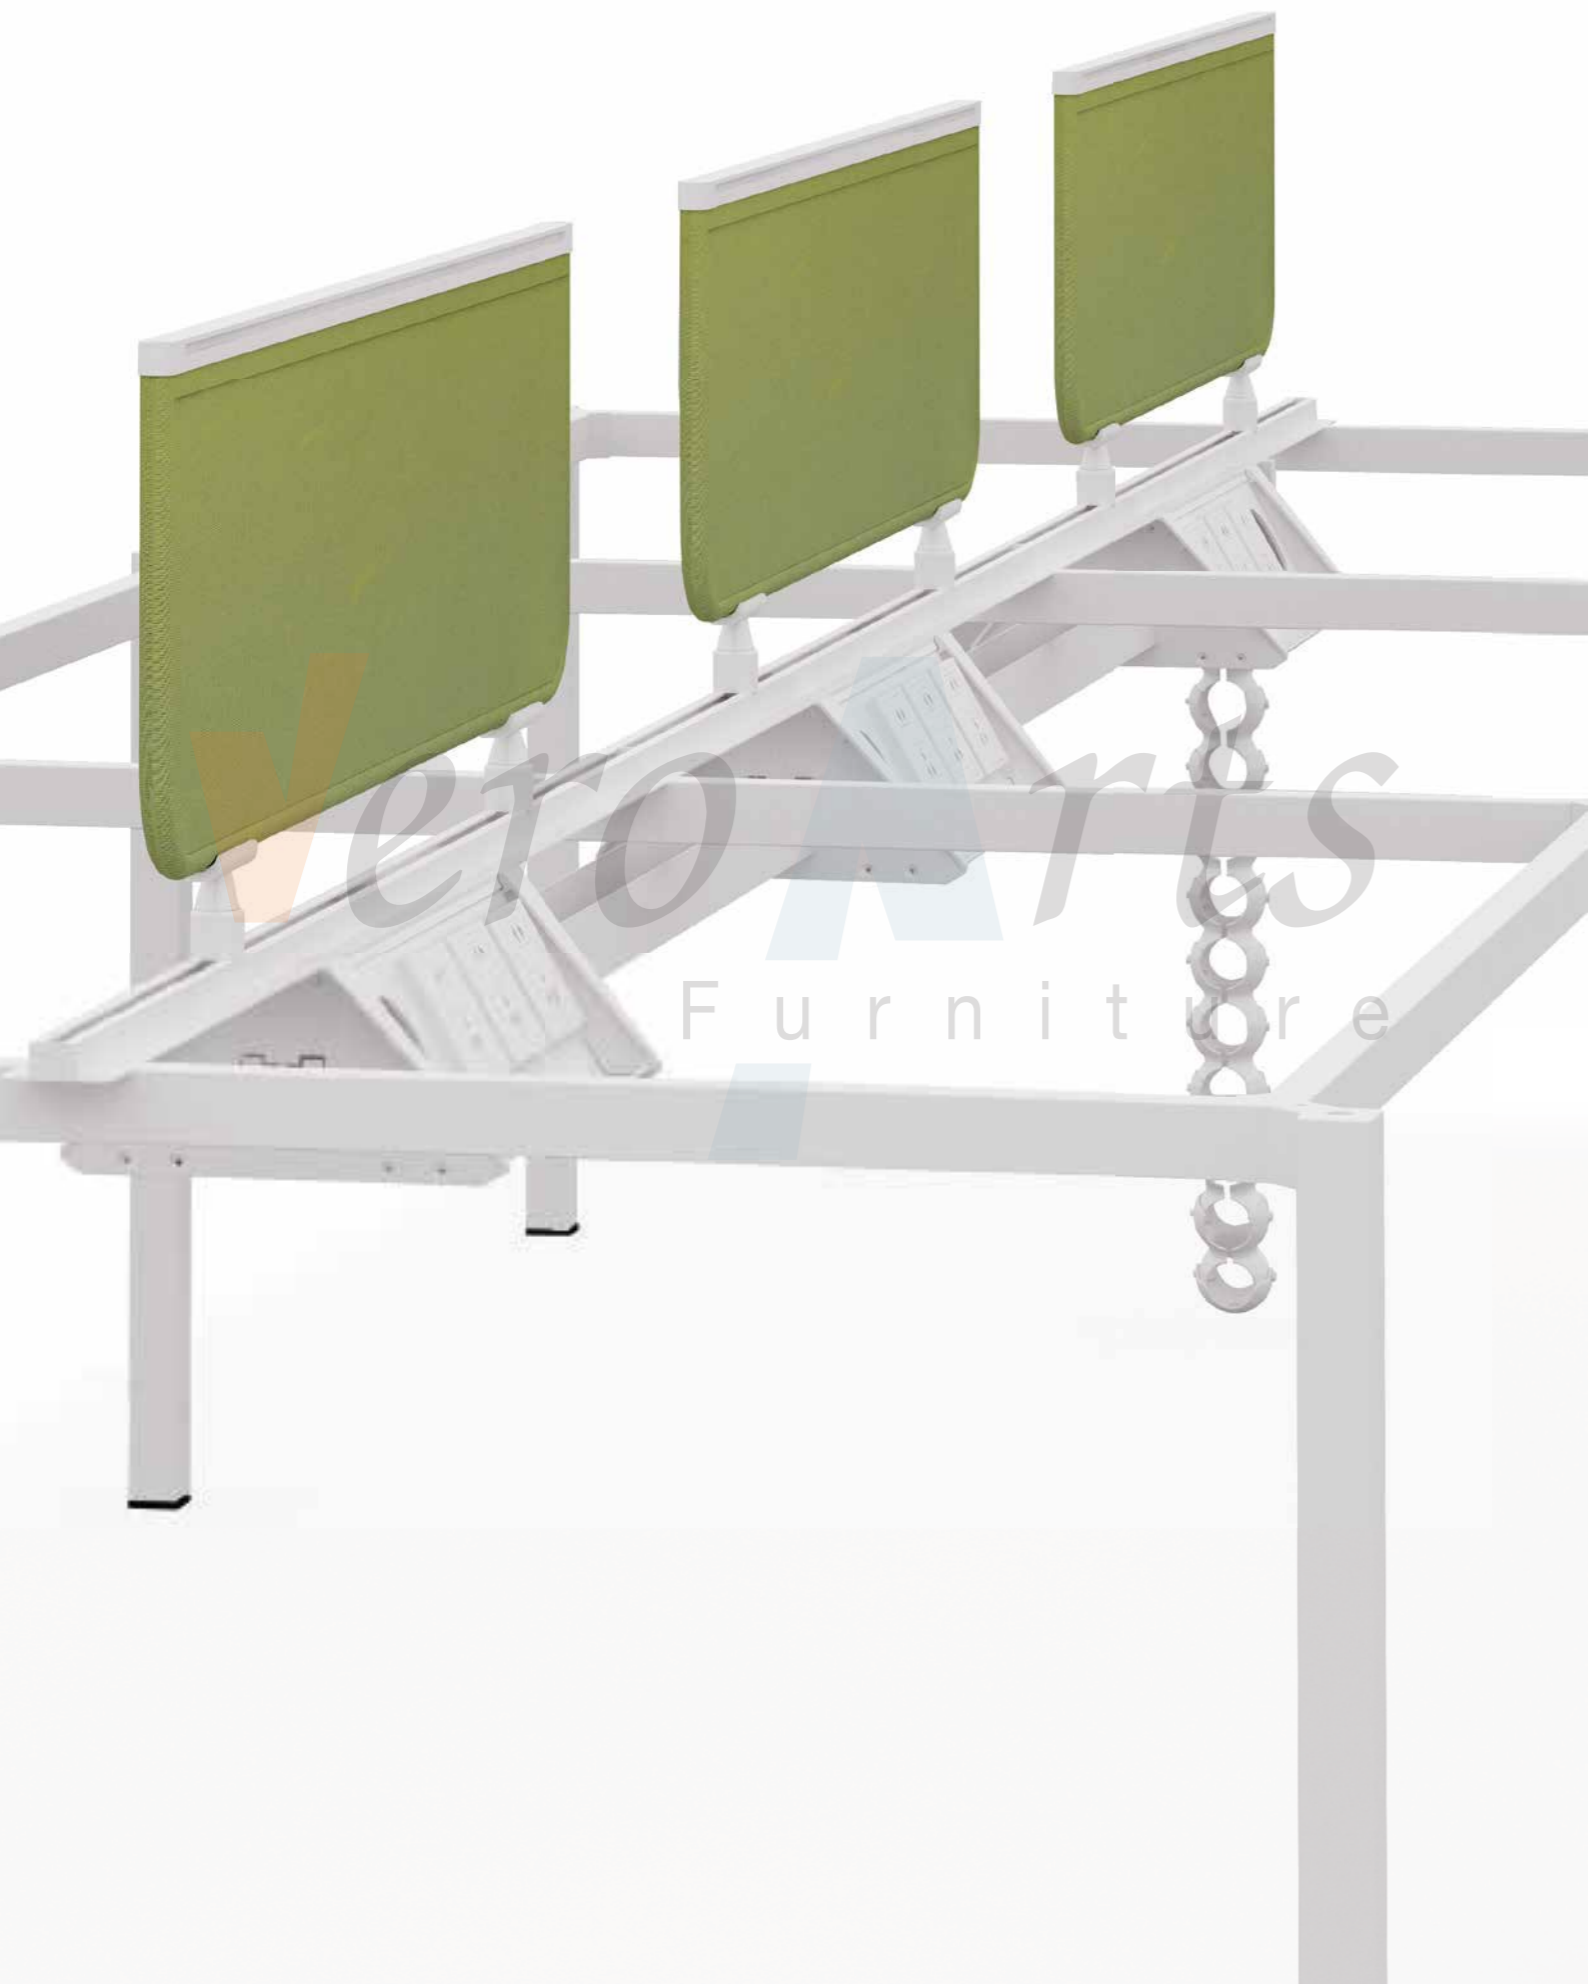

Model:RS-A4214
Size:4200Wx1400Dx750H

Realshine series

Simple look with intelligent design, by adding the elements of modernity and humanity, Each product is with lenique and distinctive style and characteris enhancing the "charisma" for being an executive, And providing a natural "feel and touch" with comfortable settings.