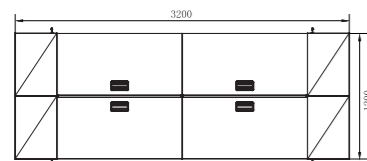

Model:RS-M3616
Size:3600Wx1600Dx750H

Model:RS-D1212
Site:1200Wx1200Dx750H

Model:RS-E2824
Site:2840Wx2400Dx1100H

Model:RS-E4224
Sile:4220Wx2400Dx1100H

Vero

Realshine series

The attention to the details is a respect to the work. With your company, we pay attention to all details. We use the simple design, well-balanced decoration for our product to create its unique attraction.