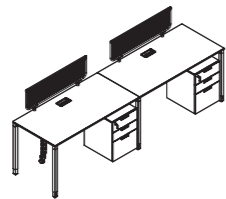

Model:RS-A2460
Sile:2400Wx600Dx750H
Model:RS-A2870
Sile:2800Wx700Dx750H