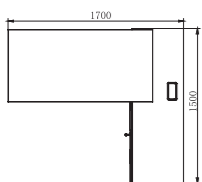

Vero

Furniture

Model:RS-M1770
Site:1700Wx1500Dx750H

Model:RS-M2118
Size:2100Wx1800Dx750H

Executive Desk structure diagram

Realshine series

The excellent design, together with the accuracy of life are all well embodied in both working and spare time. The perfect pursuit for details does not only stay in the head of the designers but also is mixed into the idea of the needs of the customers.