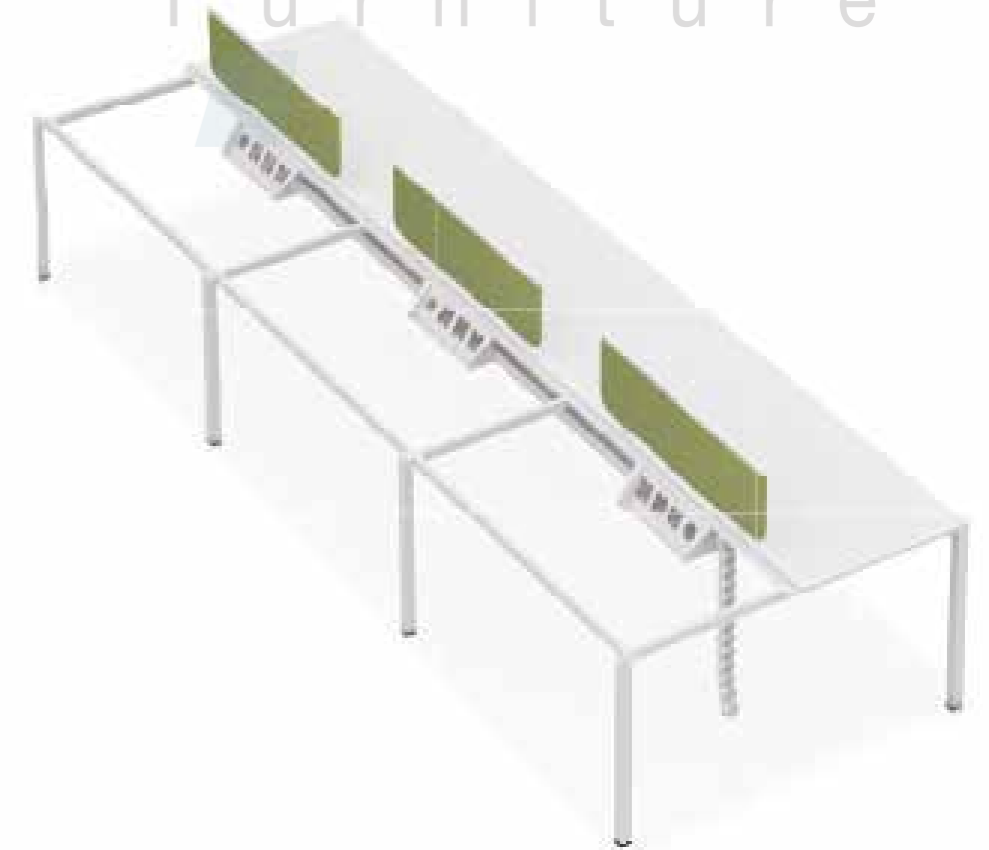

Realshine series

Simple look with intelligent design, by adding the elements of modernity and humanity, Each product is with lenique and distinctive style and characteris enhancing the "charisma" for being an executive, And providing a natural "feel and touch" with comfortable settings.

Vero Arts
Furniture