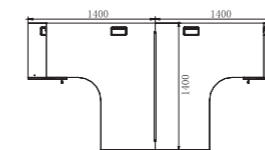

Model:RS-D2814
Site:2800Wx1400Dx750H

Realshine series

With your heart to create,with your mind to think, beyond the space the office is presenting succinct sense of modern city easy, harmonious, bright, and brisk with everything personified, beautiful, specialized and reliable.