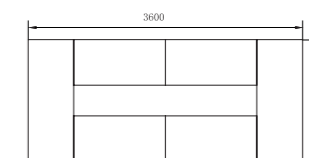

Model:RS-M3616
Size:3600Wx1600Dx750H