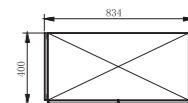

Model:RS-B3212
 Size:3200Wx1200Dx1100H

Model:RS-M2404
Sile:2473Wx400Dx1200H

Model:RS-M
Sile:834Wx400Dx2000H

Vero Arts
Furniture

Vero Arts
Furniture

Model:RS-M
Sile:834Wx400Dx2000H

Model:RS-M
Sile:834Wx400Dx2000H