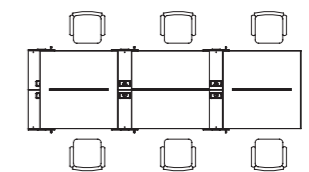

Model:RS-C4312
Size:4300Wx1200Dx750H

Model:RS-D4528
Size:4572Wx2800Dx750H

Verro Arts

Realshine series

Furniture manufacturing technique is the fruit of expressing artistic concept and boundless creativity. So the functionality, at this time, is not what the designer wishes to emphasize; they are refinement and artistry. says a strong but comfortable art language.