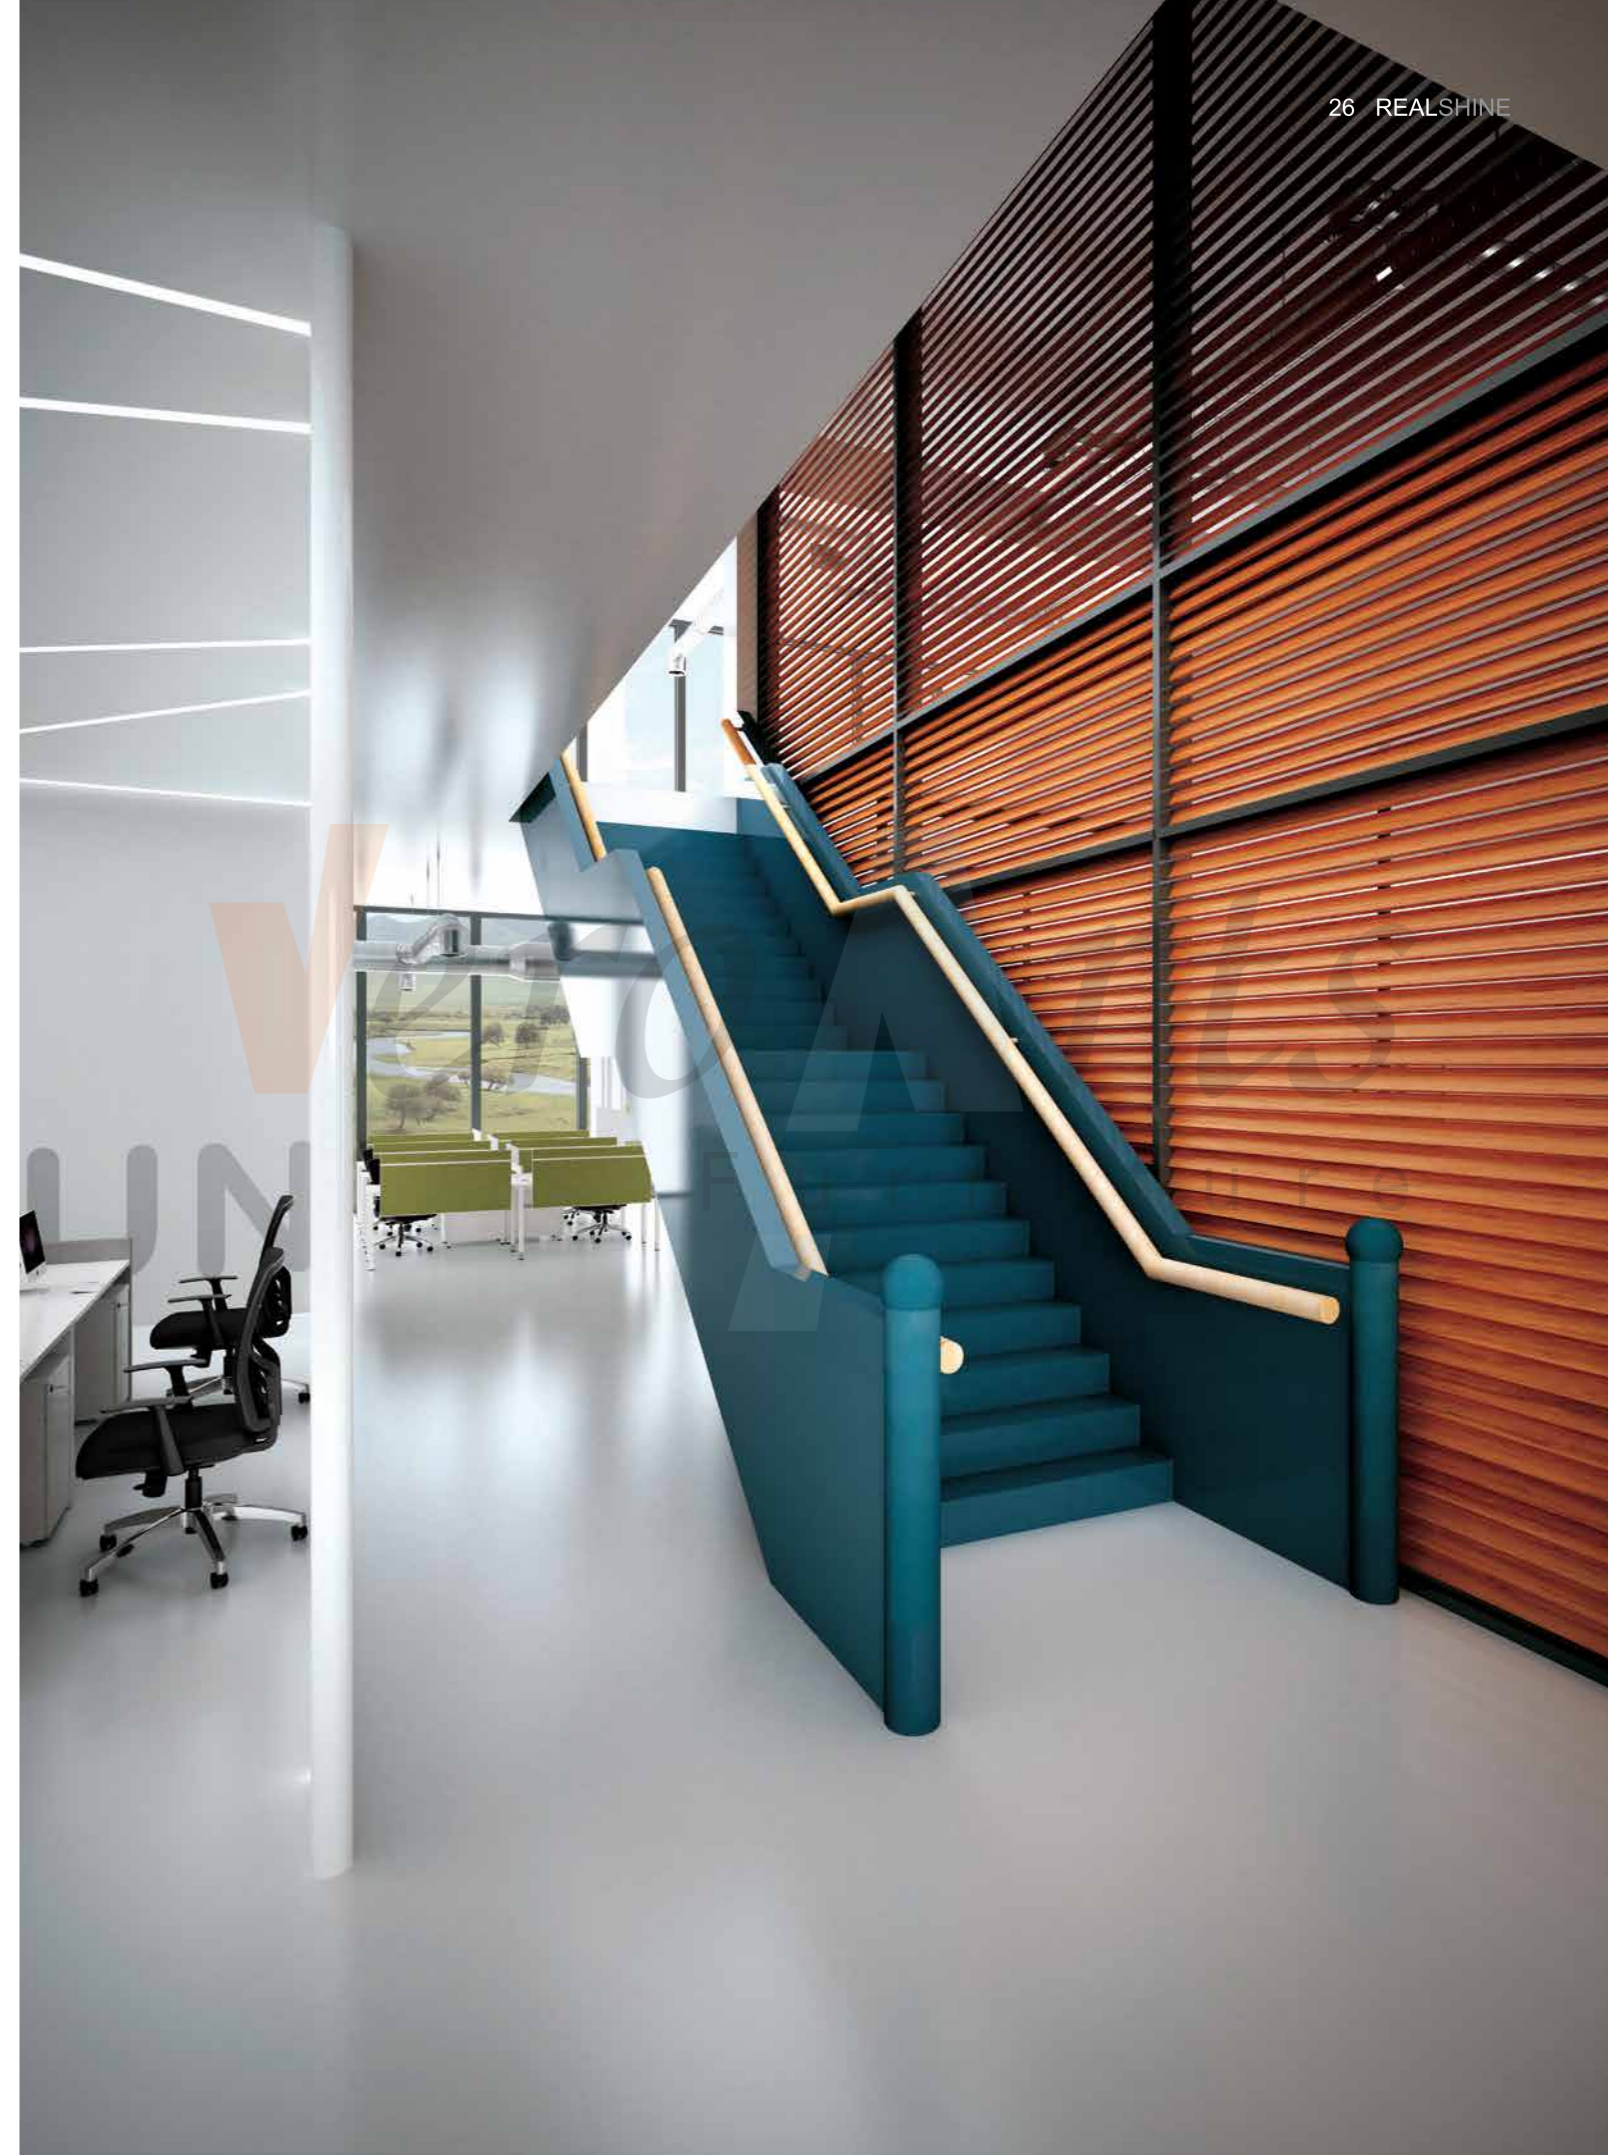

Realshine series

Working in the same office space, With different knowledge, ability and experience, employees will have different ideas.

Communication is the beginning of cooperation, we should say out the point and idea, and let everyone know it;

RS series of products, Using different modules to create different combination, In a fixed space, with a variety of changes to meet our various pursuit.

One plus one is greater than two, but we should make it bigger. We must cultivate the ability to create, not satisfied with the current status, we should explore our potential. An

outstanding person, Need to cooperate with others. Also need other people to cooperate with him.

Cooperation, First of all, Enterprise team need a wisdom leader who have a full of passion. Secondly, there should be a very reasonable management mechanism, it will improve the cooperation ability of enterprise team group.