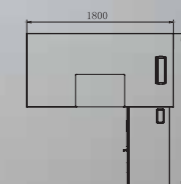

Vero Arts
Furniture

Vero Arts

Furniture

Vero Arts

Furniture

100%

Model:RS-M1890A
Sile:1800Wx900Dx750H

Executive Desk structure diagram