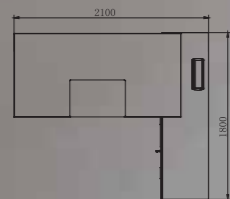

Vero

Furniture

Model:RS-M1770
Site:1700Wx1500Dx750H

Model:RS-M2118
Size:2100Wx1800Dx750H

Executive Desk structure diagram

Realshine series

The excellent design, together with the accuracy of life are all well embodied in both working and spare time. The perfect pursuit for details does not only stay in the head of the designers but also is mixed into the idea of the needs of the customers.