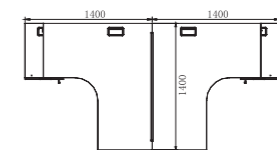

Model:RS-C4312
Size:4300Wx1200Dx750H

Model:RS-D4528
Size:4572Wx2800Dx750H

Verro Arts

Realshine series

Furniture manufacturing technique is the fruit of expressing artistic concept and boundless creativity. So the functionality, at this time, is not what the designer wishes to emphasize; they are refinement and artistry. says a strong but comfortable art language.