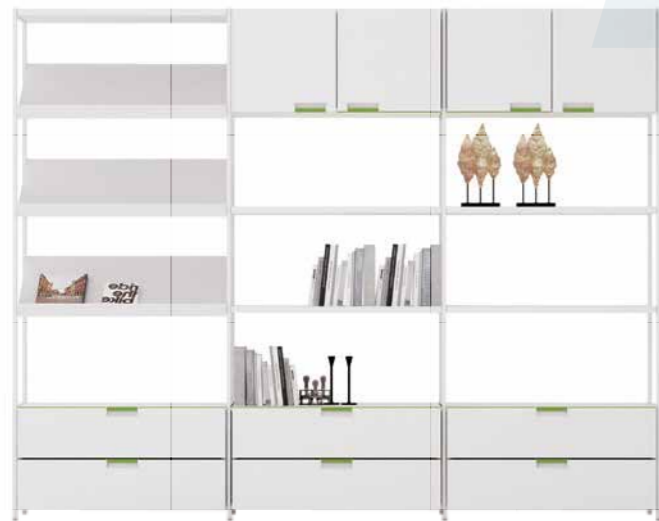

Model:RS-B3212
 Size:3200Wx1200Dx1100H

Model:RS-M2404
Sile:2473Wx400Dx1200H

Model:RS-M
Sile:834Wx400Dx2000H

Vero Arts
Furniture

Vero Arts
Furniture

Model:RS-M
Sile:834Wx400Dx2000H

Model:RS-M
Sile:834Wx400Dx2000H