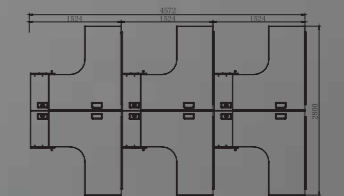

Model:RS-C4312
Size:4300Wx1200Dx750H

Model:RS-D4528
Size:4572Wx2800Dx750H

Verro Arts

Realshine series

Furniture manufacturing technique is the fruit of expressing artistic concept and boundless creativity. So the functionality, at this time, is not what the designer wishes to emphasize; they are refinement and artistry. says a strong but comfortable art language.