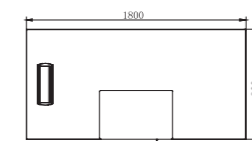

2F

60% 70% 80% 90% 100%
DID YOU FINISH YOUR WORK TODAY?

Model:RS-D2828
Site:2800Wx2800Dx750H

Realshine series

A piece of furniture is not only a representation of supereminence, but also a display of the current main trend of the art of furniture design. Through your imagination, it speaks to you. You are to feel the breath of the time while you are appreciating its beauty and quality.