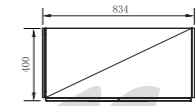

Vero Arts
Furniture

Vero Arts
Furniture