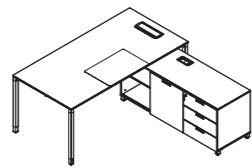

Model:RS-M1890A
Sile:1800Wx900Dx750H
Model:RS-M1680A
Sile:1600Wx800Dx750H