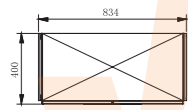

Model:RS-M2404
Sile:2473Wx400Dx1200H